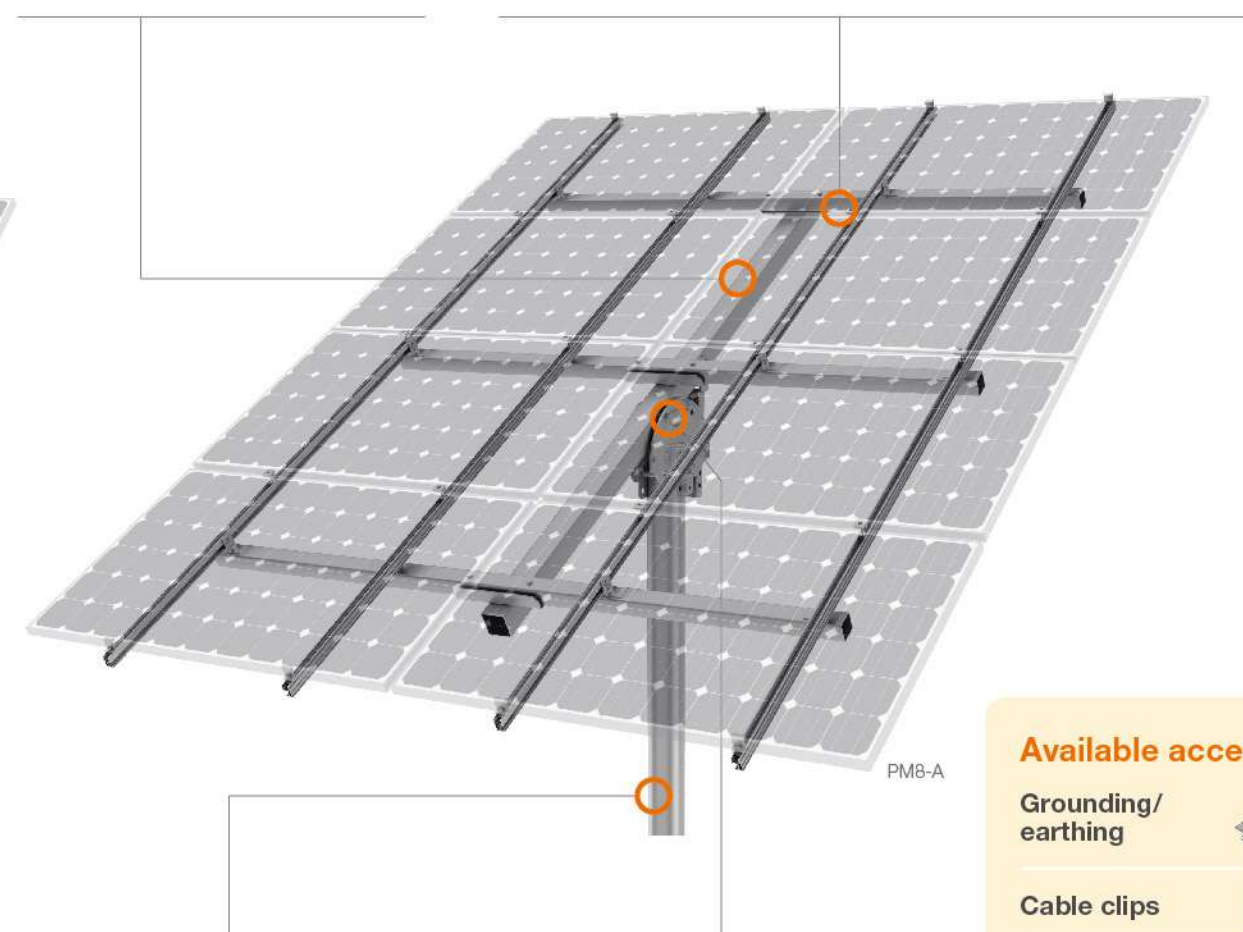

PM8-A

Master tube

The master tube connects to the adjustable tube and steel cap. It is a galvanised steel profile and holds the landscape tubes.

ECO-Rail

Specifically developed to achieve larger spans, the design of the aluminium ECO-Rail enables faster installation. The ECO-Rails have two patented Z-Module channels with one at top for panel mounting and the second on side which connects to the PostMount-A structure.

Inter and End clamps

Using the patented Clenergy Z-module, PV-ezRack Inter and End clamps offer a simple, easy to use and robust fixing of PV panels of any size. Compatible clamps for thin film modules are also available.

Post

This is a steel post with the outside diameter of 152mm (wall thickness 6mm), which is embedded in to concrete. It is also available with welded mounting plate (flange).

Steel cap

The steel cap sits on top of the post and connects the adjustable tube to the master tube allowing easy adjustment between the different tilt angles.

Available accessories

Grounding/earthing

Cable clips

Isolator bracket

Rail caps

Materials

AL6005-T5 | SUS304 | Q235

Contact us or one of our qualified resellers for a personalised quotation today.

10 Year Warranty*

Commercial

Residential

International Patent
PCT/AU2009/000616

*see Clenergy PV-ezRack warranty for further details

Clenergy
Innovating renewable energy