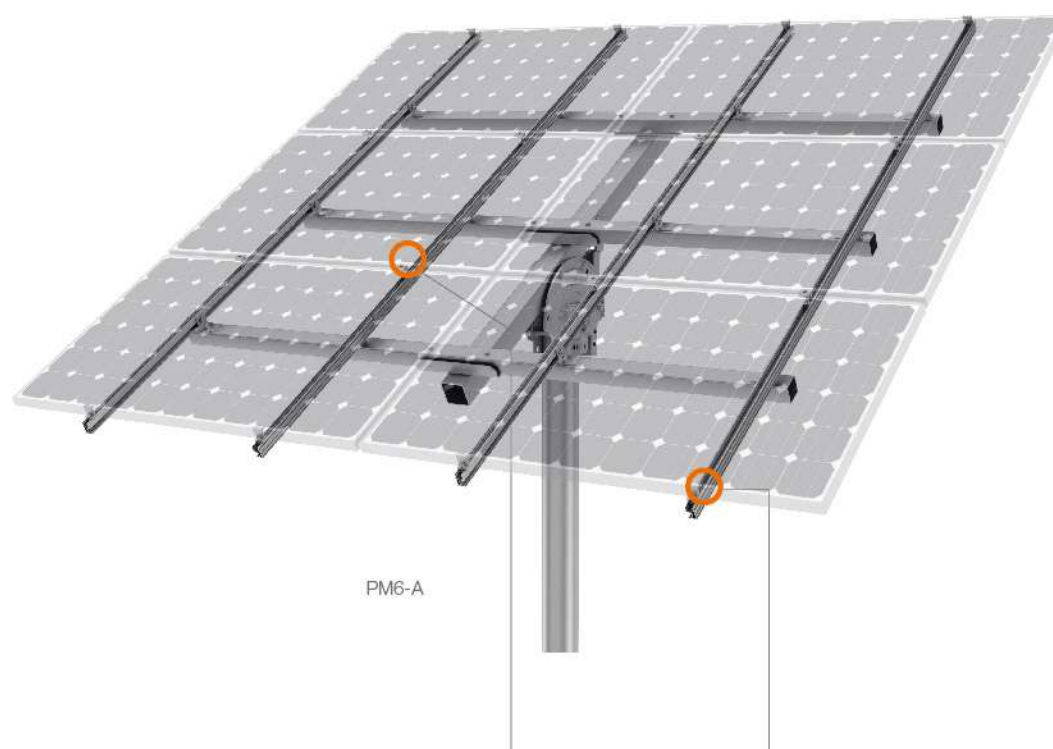

### Suitable for every soil condition

With its concrete foundation, PostMount-A can be installed on even or uneven ground or on a slope, making it suitable for any soil type and a wide range of applications.

### Adjustable tilt angle

The steel cap (post head) is designed to tilt panels between 0° and 60° to ensure that you get the required power output you need - anywhere, anytime. Changing the angle merely requires a single pair of spanners.

### Quick and easy installation

Innovative and internationally patented, the Z-Module technology is used in almost all PV-ezRack components. The Z-Module provides a quick, easy and safe installation method and can be inserted in to the rail at any given point, secured with just three hand grips.

### Steel cap

The steel cap sits on top of the post and connects the adjustable tube to the master tube allowing easy adjustment between the different tilt angles.